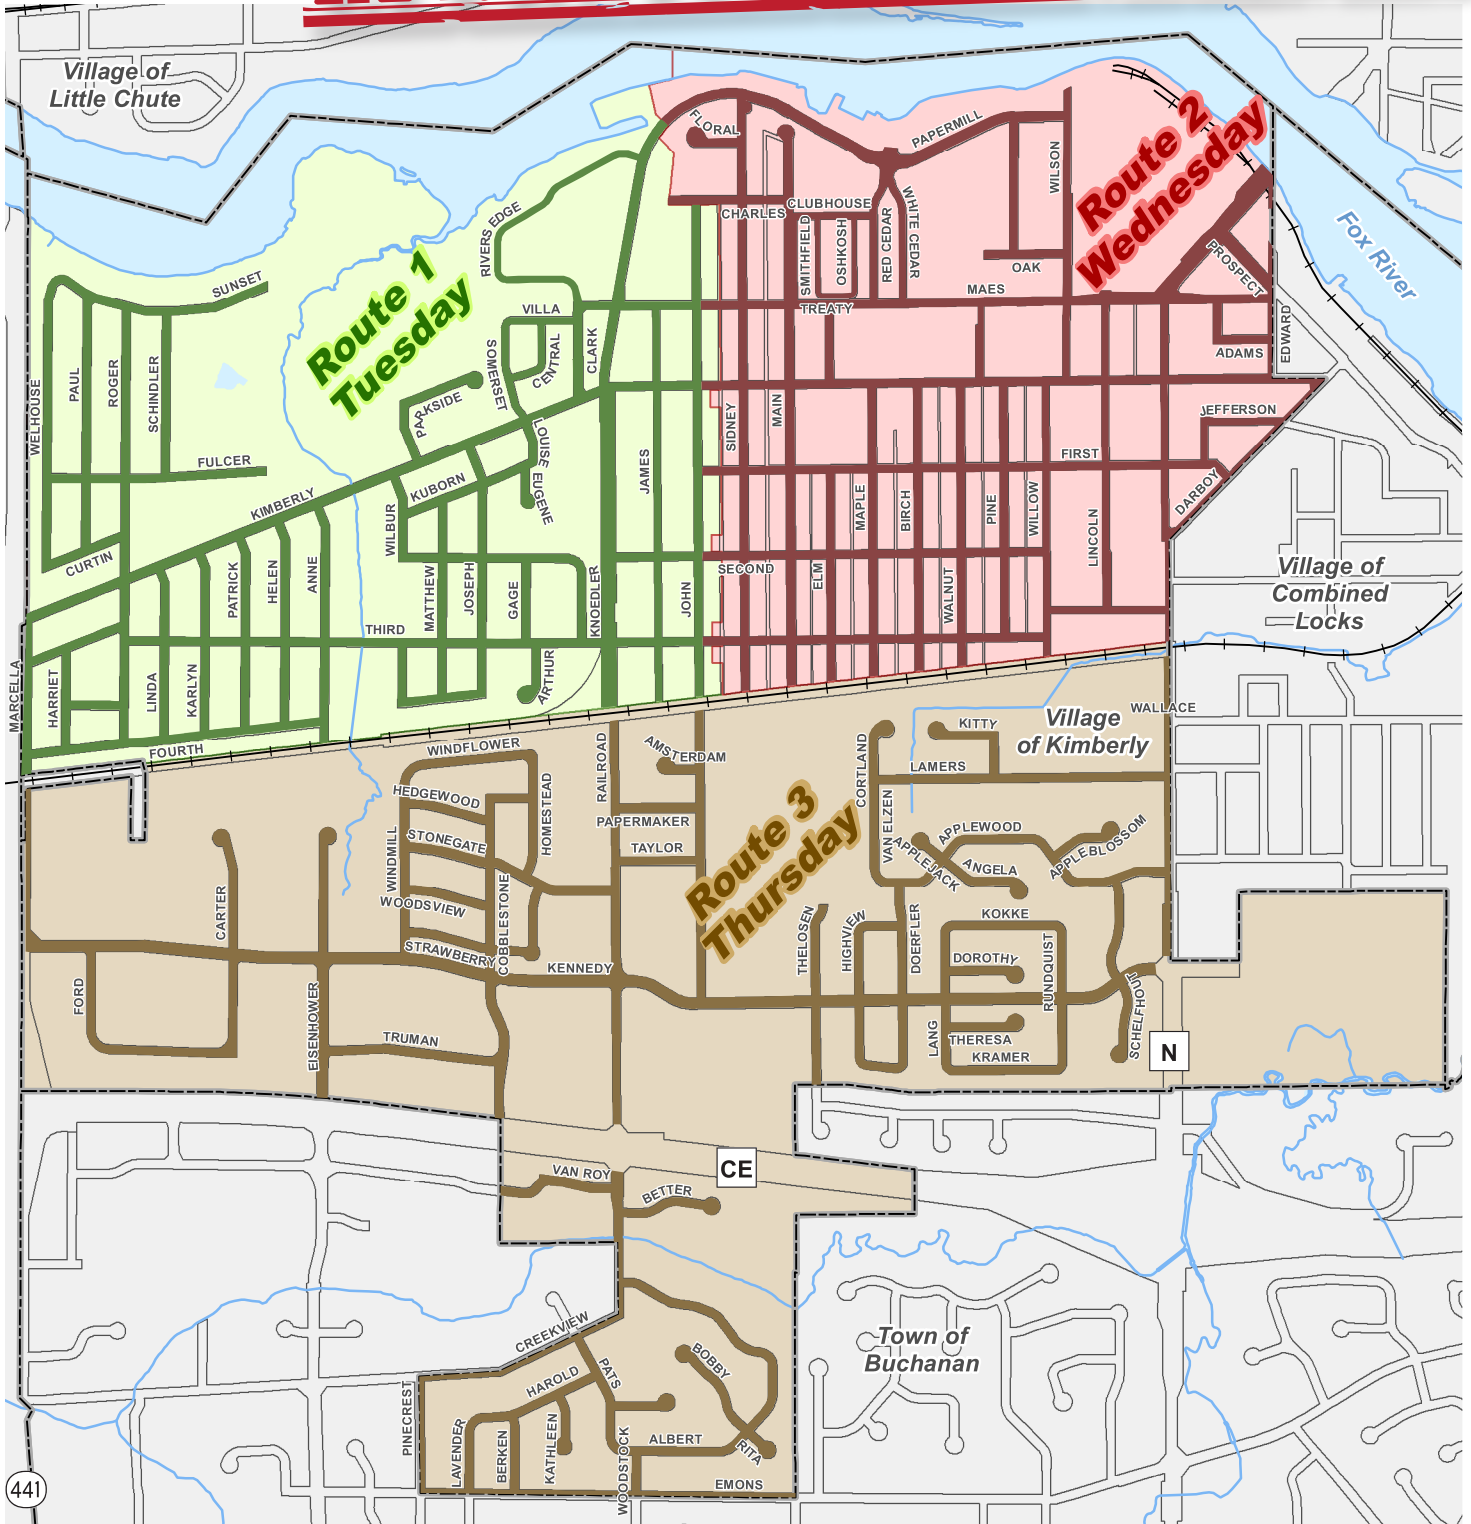

ONE AND TWO FAMILY WEEKLY GARBAGE COLLECTION ROUTES

EFFECTIVE JAN. 1-2022

Garbage Collection Routes

- Route 1 (Tuesday)
- Route 2 (Wednesday)
- Route 3 (Thursday)