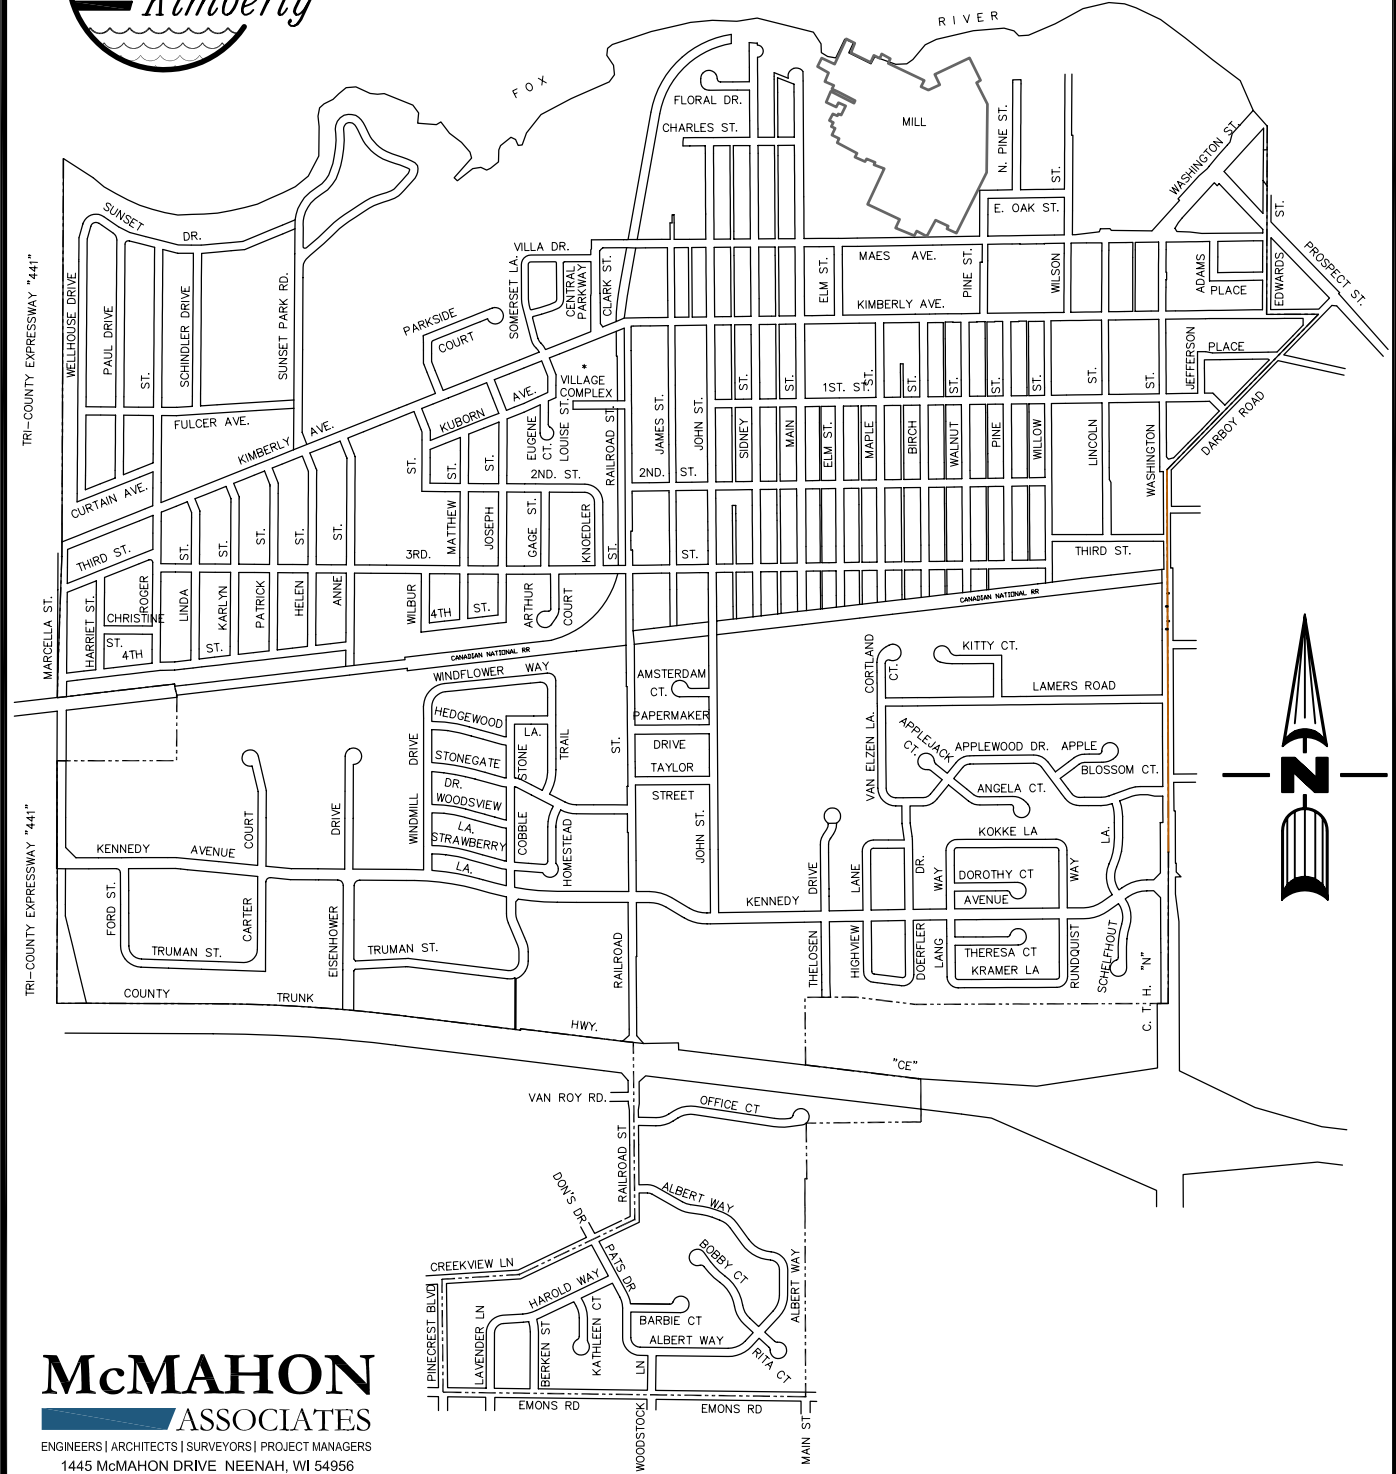

# VILLAGE OF KIMBERLY WISCONSIN

**McMAHON**  
ASSOCIATES  
ENGINEERS | ARCHITECTS | SURVEYORS | PROJECT MANAGERS  
1445 McMAHON DRIVE NEENAH, WI 54956  
Mail: P.O. BOX 1025 NEENAH, WI 54957-1025  
Tel: (920) 751-4200 Fax: (920) 751-4284