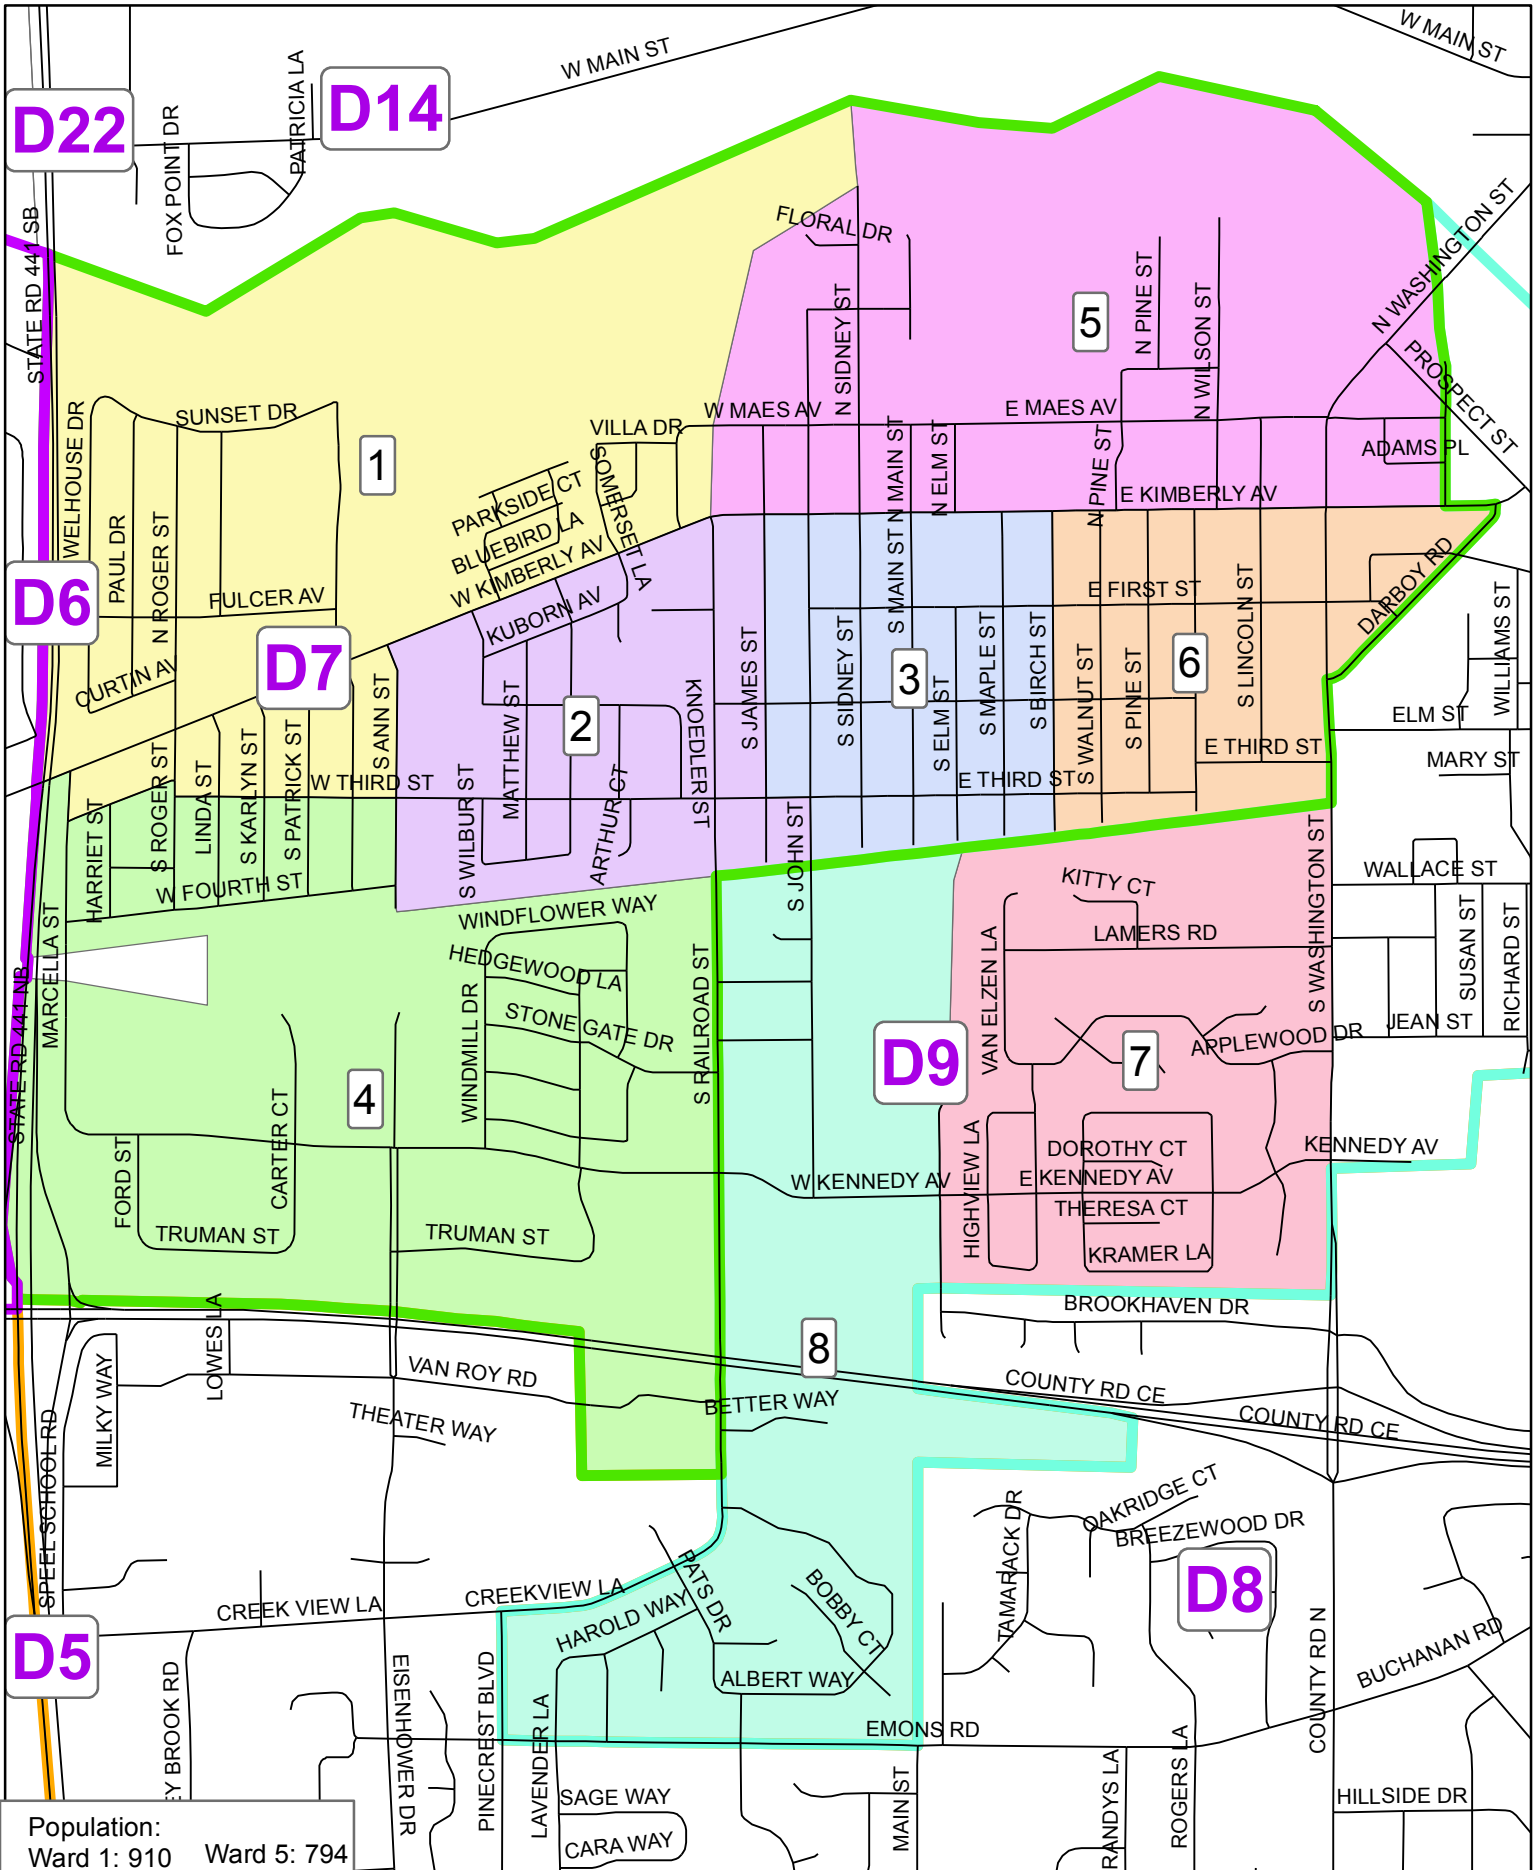

# Village of Kimberly Ward Plan 2011

Population:	
Ward 1: 910	Ward 5: 794
Ward 2: 823	Ward 6: 824
Ward 3: 752	Ward 7: 934
Ward 4: 868	Ward 8: 563